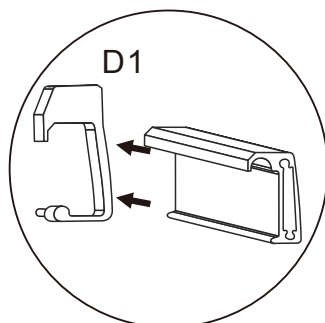

MODEL

AVANITI INLINE SLIDER 1200-1300
AVANITI INLINE SLIDER 1300-1400
AVANITI INLINE SLIDER 1400-1550
AVANITI INLINE SLIDER 1550-1700
AVANITI INLINE SLIDER 1700-1850
AVANITI INLINE SLIDER 1850-2000

SIZE

(1200-1300)X1950MM
(1300-1400)X1950MM
(1400-1550)X1950MM
(1550-1700)X1950MM
(1700-1850)X1950MM
(1850-2000)X1950MM

Step 1

Step 2

Step 3

Step 4

Step 5

Return Panel

Corner Series Installation Guide

NO.	Designation	Pieces	NO.	Designation	Pieces
1		X1	7	A 	X1
				B 	X1
			 Ø8 Ø3.2		
2		X1			
3	 Ø8	X4			
4	  ST4X35	X4			
5		X5			
6	  ST4X10	X5			