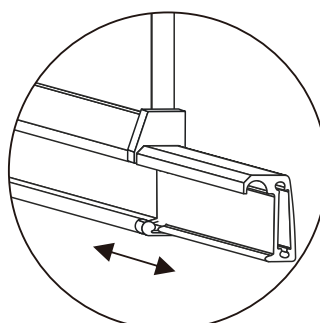

MODEL

AVANITI INLINE SLIDER 1200-1300
AVANITI INLINE SLIDER 1300-1400
AVANITI INLINE SLIDER 1400-1550
AVANITI INLINE SLIDER 1550-1700
AVANITI INLINE SLIDER 1700-1850
AVANITI INLINE SLIDER 1850-2000

SIZE

(1200-1300)X1950MM
(1300-1400)X1950MM
(1400-1550)X1950MM
(1550-1700)X1950MM
(1700-1850)X1950MM
(1850-2000)X1950MM

Step 1

Step 2

Step 3

Step 4

Step 5

Return Panel

Corner Series Installation Guide

NO.	Designation	Pieces	NO.	Designation	Pieces
1		X1	7	A 	X1
				B 	X1
			 Ø8 Ø3.2		
2		X1			
3	 Ø8	X4			
4	  ST4X35	X4			
5		X5			
6	  ST4X10	X5			