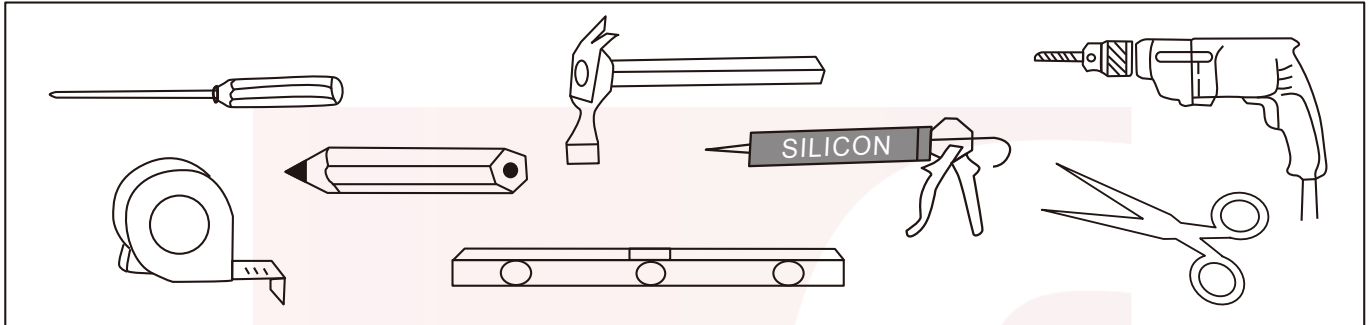

MODEL

AVANITI INLINE SLIDER 1200-1300
AVANITI INLINE SLIDER 1300-1400
AVANITI INLINE SLIDER 1400-1550
AVANITI INLINE SLIDER 1550-1700
AVANITI INLINE SLIDER 1700-1850
AVANITI INLINE SLIDER 1850-2000

SIZE

(1200-1300)X1950MM
(1300-1400)X1950MM
(1400-1550)X1950MM
(1550-1700)X1950MM
(1700-1850)X1950MM
(1850-2000)X1950MM

Step 1

Step 2

Step 3

Step 4

Step 5

Return Panel

Corner Series Installation Guide

NO.	Designation	Pieces	NO.	Designation	Pieces
1		X1	7	A 	X1
				B 	X1
			 Ø8 Ø3.2		
2		X1			
3	 Ø8	X4			
4	  ST4X35	X4			
5		X5			
6	  ST4X10	X5			