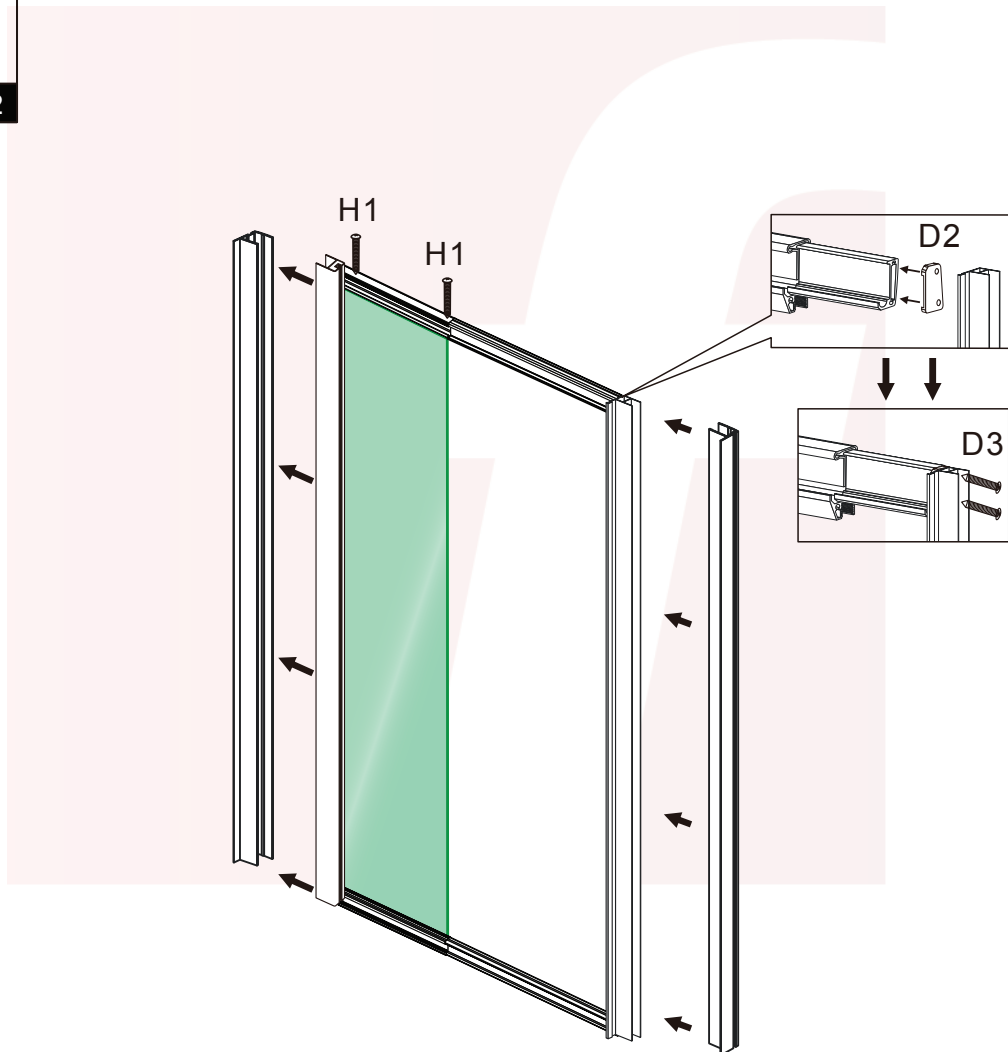

MODEL

AVANITI INLINE SLIDER 1200-1300
AVANITI INLINE SLIDER 1300-1400
AVANITI INLINE SLIDER 1400-1550
AVANITI INLINE SLIDER 1550-1700
AVANITI INLINE SLIDER 1700-1850
AVANITI INLINE SLIDER 1850-2000

SIZE

(1200-1300)X1950MM
(1300-1400)X1950MM
(1400-1550)X1950MM
(1550-1700)X1950MM
(1700-1850)X1950MM
(1850-2000)X1950MM

Step 1

Step 2

Step 3

Step 4

Step 5

Return Panel

Corner Series Installation Guide

NO.	Designation	Pieces	NO.	Designation	Pieces
1		X1	7	A 	X1
				B 	X1
			 Ø8 Ø3.2		
2		X1			
3	 Ø8	X4			
4	  ST4X35	X4			
5		X5			
6	  ST4X10	X5			