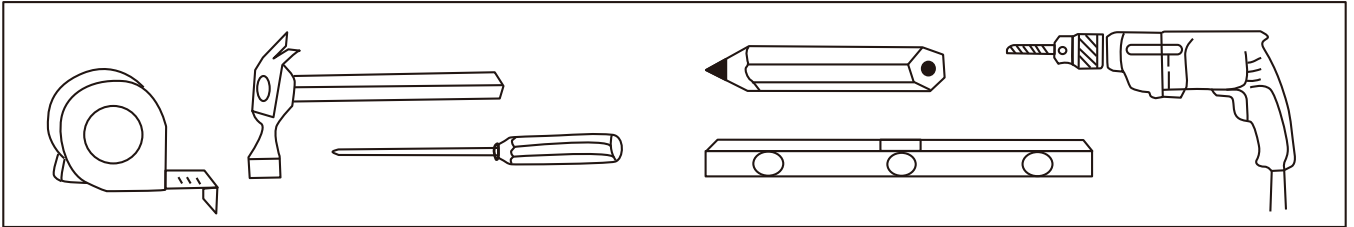

MODEL

AVANITI INLINE SLIDER 1200-1300
AVANITI INLINE SLIDER 1300-1400
AVANITI INLINE SLIDER 1400-1550
AVANITI INLINE SLIDER 1550-1700
AVANITI INLINE SLIDER 1700-1850
AVANITI INLINE SLIDER 1850-2000

SIZE

(1200-1300)X1950MM
(1300-1400)X1950MM
(1400-1550)X1950MM
(1550-1700)X1950MM
(1700-1850)X1950MM
(1850-2000)X1950MM

Step 1

Step 2

Step 3

Step 4

Step 5

Return Panel

Corner Series Installation Guide

NO.	Designation	Pieces	NO.	Designation	Pieces
1		X1	7	A 	X1
				B 	X1
			 Ø8 Ø3.2		
2		X1			
3	 Ø8	X4			
4	  ST4X35	X4			
5		X5			
6	  ST4X10	X5			